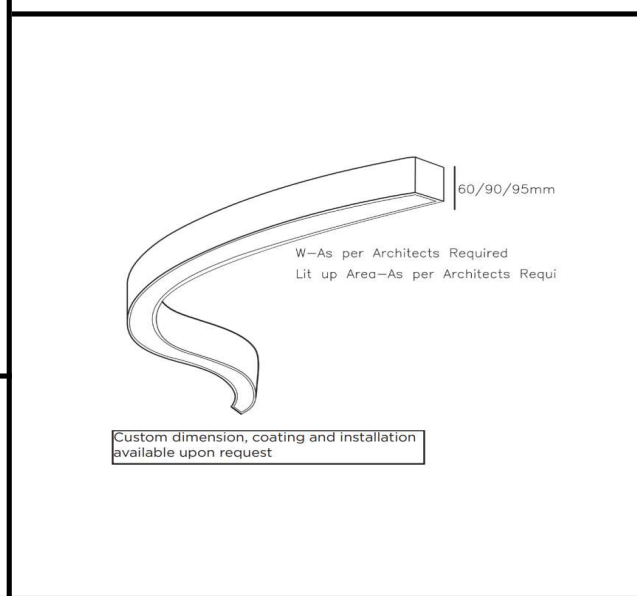

Sovitron Interior Pvt.Ltd.

Model Name

Curve Soft Pendant /DLAVCURDPD-35

Description

Architectural Light

Technical description

Image

Dimension	L=Customised H=60/90/95mm
Frame	Aluminium
Color Tempertaure	3000K
Power	35W/m
Total Luminous Flux	2800 lm
Efficacy	80 lm/W
IP rating	50
Color Rendering	≥80
Mounting	Pendant
Optics	White Opal Diffuser
Dimming	NON-Dimmable
Operating Voltage	220-240 VAC
Standard Lifetime	L70 minimum at 50,000 burning hours

Dimension diagram

Remarks:-

Address: Plot #7 Saroorpur-Nangla Industrial Area,Ballabgharh-Sohna Road,Faridabad-121005

Email: info@sovitron.com